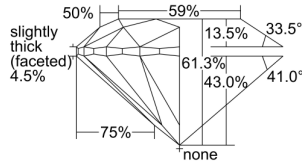

GIA®

FACSIMILE

GIA REPORT

1473407043

Verify this report at GIA.edu

GIA NATURAL DIAMOND DOSSIER®

August 21, 2023
GIA Report Number 1473407043
Shape and Cutting Style ..... Round Brilliant
Measurements ..... 4.73 - 4.76 x 2.91 mm

GRADING RESULTS

Carat Weight ..... 0.40 carat
Color Grade ..... E
Clarity Grade VVS1
Cut Grade ..... Excellent

ADDITIONAL GRADING INFORMATION

Polish ..... Excellent
Symmetry ..... Excellent
Fluorescence ..... None
Clarity Characteristics ..... Pinpoint, Feather
Inscription(s): GIA 1473407043

PROPORTIONS

Profile to actual proportions

GRADING SCALES

GIA COLOR SCALE	GIA CLARITY SCALE	GIA CUT SCALE	
D	FLAWLESS	EXCELLENT	
E	INTERNALLY FLAWLESS		
F		VVS₁	VERY GOOD
G	VVS₂		
H	VS₁	GOOD	
I	VS₂		
J	SI₁	FAIR	
K	SI₂		
L	I₁	POOR	
M	I₂		
N	I₃		
O			
P			
Q			
R			
S			
T			
U			
V			
W			
X			
Y			
Z