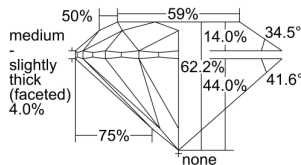

GIA®

FACSIMILE

GIA REPORT 1473531471

Verify this report at GIA.edu

GIA NATURAL DIAMOND DOSSIER®

September 06, 2023
GIA Report Number 1473531471
Shape and Cutting Style ..... Round Brilliant
Measurements ..... 4.31 - 4.34 x 2.69 mm

GRADING RESULTS

Carat Weight ..... 0.31 carat
Color Grade ..... F
Clarity Grade VVS1
Cut Grade ..... Excellent

ADDITIONAL GRADING INFORMATION

Polish ..... Excellent
Symmetry ..... Excellent
Fluorescence ..... Faint
Clarity Characteristics ..... Pinpoint, Feather
Inscription(s): GIA 1473531471

PROPORTIONS

Profile to actual proportions

GRADING SCALES

GIA COLOR SCALE	GIA CLARITY SCALE	GIA CUT SCALE	
D	FLAWLESS	EXCELLENT	
E	INTERNALLY FLAWLESS		
F		VVS₁	VERY GOOD
G	VVS₂		
H	VS₁	GOOD	
I	VS₂		
J	SI₁	FAIR	
K	SI₂		
L	I₁	POOR	
M			
N			
O	I₂		
P			
Q			
R	I₃		
S			
T			
U			
V			
W			
X			
Y			
Z