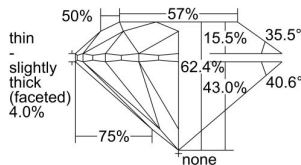

GIA®

FACSIMILE

GIA REPORT 1473551916

Verify this report at GIA.edu

GIA NATURAL DIAMOND DOSSIER®

September 08, 2023
GIA Report Number 1473551916
Shape and Cutting Style ..... Round Brilliant
Measurements ..... 4.24 - 4.28 x 2.66 mm

GRADING RESULTS

Carat Weight ..... 0.30 carat
Color Grade ..... F
Clarity Grade VS1
Cut Grade ..... Excellent

ADDITIONAL GRADING INFORMATION

Polish ..... Excellent
Symmetry ..... Very Good
Fluorescence ..... Medium Blue
Clarity Characteristics ..... Feather, Pinpoint
Inscription(s): GIA 1473551916

PROPORTIONS

GRADING SCALES

GIA COLOR SCALE	GIA CLARITY SCALE	GIA CUT SCALE	
D	FLAWLESS	EXCELLENT	
E	INTERNALLY FLAWLESS		
F		VVS₁	VERY GOOD
G	VVS₂		
H	VS₁	GOOD	
I	VS₂		
J	SI₁	FAIR	
K	SI₂		
L	I₁	POOR	
M	I₂		
N	I₃		
O			
P			
Q			
R			
S			
T			
U			
V			
W			
X			
Y			
Z