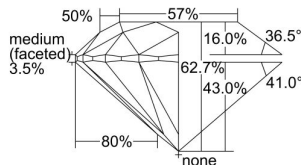

GIA®

FACSIMILE

GIA REPORT 1473582354

Verify this report at GIA.edu

GIA NATURAL DIAMOND DOSSIER®

September 14, 2023
GIA Report Number 1473582354
Shape and Cutting Style ..... Round Brilliant
Measurements ..... 5.21 - 5.25 x 3.28 mm

GRADING RESULTS

Carat Weight ..... 0.55 carat
Color Grade ..... E
Clarity Grade ..... Flawless
Cut Grade ..... Excellent

ADDITIONAL GRADING INFORMATION

Polish ..... Excellent
Symmetry ..... Excellent
Fluorescence ..... None
Clarity Characteristics ..... None
Inscription(s): GIA 1473582354

PROPORTIONS

Profile to actual proportions

GRADING SCALES

GIA COLOR SCALE

COLORED	D
	E
	F
	G
	H
	I
	J
NEAR COLORLESS	K
	L
	M
FANT	N
	O
	P
	R
VERY LIGHT	S
	T
	U
	V
	W
	X
	Y
LIGHT	Z

GIA CLARITY SCALE

FLAWLESS	INTERNAL FLAWLESS	
		EXCELLENT
VERY VERY SLIGHTLY INCLUDED	VVS₁	
	VVS₂	
VERY SLIGHTLY INCLUDED	VS₁	
	VS₂	
SLIGHTLY INCLUDED	SI₁	
	SI₂	
INCLUDED	I₁	
	I₂	
	I₃	

GIA CUT SCALE

EXCELLENT
VERY GOOD
GOOD
FAIR
POOR