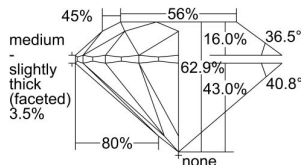

GIA®

FACSIMILE

GIA REPORT

1473583434

Verify this report at GIA.edu

GIA NATURAL DIAMOND DOSSIER®

September 15, 2023
GIA Report Number 1473583434
Shape and Cutting Style ..... Round Brilliant
Measurements ..... 5.90 - 5.92 x 3.72 mm

GRADING RESULTS

Carat Weight ..... 0.80 carat
Color Grade ..... D
Clarity Grade VS1
Cut Grade ..... Excellent

ADDITIONAL GRADING INFORMATION

Polish ..... Excellent
Symmetry ..... Excellent
Fluorescence ..... Medium Blue
Clarity Characteristics ..... Crystal
Inscription(s): GIA 1473583434

PROPORTIONS

Profile to actual proportions

GRADING SCALES

GIA COLOR SCALE

COLOURESS	D
	E
	F
	G
	H
	I
	J
NEAR COLOURESS	K
	L
FAIN	M
	N
	O
	P
VERY LIGHT	Q
	R
	S
	T
	U
	V
	W
	X
	Y
LIGHT	Z

GIA CLARITY SCALE

VERY VERY SLIGHTLY INCLUDED	FLAWLESS
	INTERNALLY FLAWLESS
VERY SLIGHTLY INCLUDED	VVS₁
	VVS₂
SLIGHTLY INCLUDED	VS₁
	VS₂
INCLUDED	SI₁
	SI₂
	I₁
	I₂
	I₃

GIA CUT SCALE

EXCELLENT
VERY GOOD
GOOD
FAIR
POOR