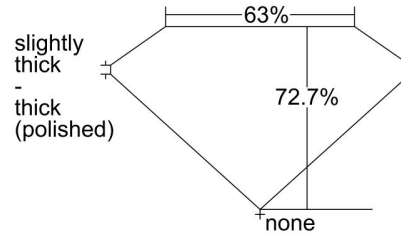

GIA NATURAL DIAMOND GRADING REPORT

October 19, 2023
 GIA Report Number 1473842545
 Shape and Cutting Style Emerald Cut
 Measurements 6.20 x 4.75 x 3.45 mm

GRADING RESULTS

Carat Weight 1.00 carat
 Color Grade H
 Clarity Grade VS2

ADDITIONAL GRADING INFORMATION

Polish Excellent
 Symmetry Very Good
 Fluorescence None
 Inscription(s): GIA 1473842545

Comments: Clouds are not shown. Pinpoints are not shown.

PROPORTIONS

Profile not to actual proportions

CLARITY CHARACTERISTICS

KEY TO SYMBOLS*

- Crystal
- ∖ Needle
- ∧ Natural
- ∧ Extra Facet

* Red symbols denote internal characteristics (inclusions). Green or black symbols denote external characteristics (blemishes). Diagram is an approximate representation of the diamond, and symbols shown indicate type, position, and approximate size of clarity characteristics. All clarity characteristics may not be shown. Details of finish are not shown.