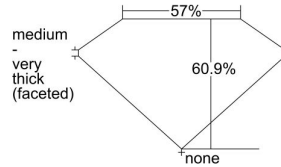

GIA®

FACSIMILE

GIA REPORT 1473848755

Verify this report at GIA.edu

GIA NATURAL DIAMOND DOSSIER®

October 19, 2023
GIA Report Number **1473848755**
Shape and Cutting Style ..... **Heart Brilliant**
Measurements ..... **5.50 x 6.10 x 3.72 mm**

GRADING RESULTS

Carat Weight ..... **0.71 carat**
Color Grade ..... **I**
Clarity Grade **VS2**

ADDITIONAL GRADING INFORMATION

Polish ..... **Excellent**
Symmetry ..... **Very Good**
Fluorescence ..... **Faint**
Clarity Characteristics..... **Crystal, Feather, Cavity**
Inscription(s): **GIA 1473848755**

PROPORTIONS

Profile not to actual proportions

GRADING SCALES

GIA COLOR SCALE		GIA CLARITY SCALE		
COLORLESS	D	VERY SLIGHTLY SLIGHTLY INCLUDED	FLAWLESS	
	E		INTERNALLY FLAWLESS	
	F		VVS₁	
	G		VVS₂	
	NEAR COLORLESS	H	VERY SLIGHTLY INCLUDED	VS₁
		I		VS₂
		J	SLIGHTLY INCLUDED	S₁
		K		S₂
		L		I₁
		M		I₂
FAINT	N	INCLUDED	I₃	
	O			
	P			
	VERT LIGHT	Q		
		R		
		S		
T				
LIGHT		U		
		V		
	W			
	X			
Y				
Z