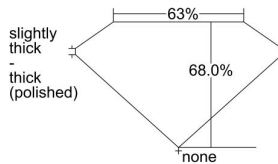

GIA®

FACSIMILE

GIA REPORT 1473930702

Verify this report at GIA.edu

GIA NATURAL DIAMOND DOSSIER®

October 30, 2023
GIA Report Number 1473930702
Shape and Cutting Style ..... Emerald Cut
Measurements ..... 5.58 x 4.09 x 2.78 mm

GRADING RESULTS

Carat Weight ..... 0.60 carat
Color Grade ..... G
Clarity Grade SI1

ADDITIONAL GRADING INFORMATION

Polish ..... Excellent
Symmetry ..... Excellent
Fluorescence ..... None
Clarity Characteristics..... Cloud, Crystal, Feather
Inscription(s): GIA 1473930702

PROPORTIONS

Profile not to actual proportions

GRADING SCALES

GIA COLOR SCALE		GIA CLARITY SCALE			
COLORLESS	D	VERY VERY SLIGHTLY INCLUDED	FLAWLESS		
	E		INTERNALLY FLAWLESS		
	F	VERY SLIGHTLY INCLUDED	VVS₁		
	G		VVS₂		
	H		VS₁		
	NEAR COLORLESS	I	SLIGHTLY INCLUDED	VS₂	
		J		SI₁	
		FAINT	K	INCLUDED	SI₂
			L		I₁
			M		I₂
VERT LIGHT	N	LIGHT	I₃		
	O				
	P				
	Q				
	R