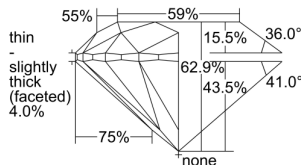

GIA®

FACSIMILE

GIA REPORT 1473972271

Verify this report at GIA.edu

GIA NATURAL DIAMOND DOSSIER®

November 01, 2023
GIA Report Number 1473972271
Shape and Cutting Style ..... Round Brilliant
Measurements ..... 4.63 - 4.67 x 2.93 mm

GRADING RESULTS

Carat Weight ..... 0.40 carat
Color Grade ..... J
Clarity Grade S11
Cut Grade ..... Excellent

ADDITIONAL GRADING INFORMATION

Polish ..... Excellent
Symmetry ..... Excellent
Fluorescence ..... Faint
Clarity Characteristics ..... Crystal, Cloud
Inscription(s): GIA 1473972271

PROPORTIONS

Profile to actual proportions