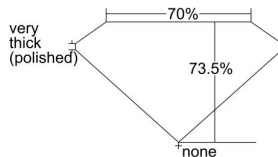

GIA®

FACSIMILE

GIA REPORT 1473974676

Verify this report at GIA.edu

GIA NATURAL DIAMOND DOSSIER®

November 06, 2023
GIA Report Number 1473974676
Shape and Cutting Style ..... Square Modified Brilliant
Measurements ..... 5.30 x 5.11 x 3.75 mm

GRADING RESULTS

Carat Weight ..... 0.90 carat
Color Grade ..... J
Clarity Grade VVS1

ADDITIONAL GRADING INFORMATION

Polish ..... Excellent
Symmetry ..... Very Good
Fluorescence ..... None
Clarity Characteristics ..... Pinpoint, Feather
Inscription(s): GIA 1473974676

PROPORTIONS

Profile not to actual proportions

GRADING SCALES

GIA COLOR SCALE		GIA CLARITY SCALE			
COLORLESS	D	VERY VERY SLIGHTLY INCLUDED	FLAWLESS		
	E		INTERNALLY FLAWLESS		
	F	VERY SLIGHTLY INCLUDED	VVS₁		
	G		VVS₂		
	H		VS₁		
	NEAR COLORLESS	I	SLIGHTLY INCLUDED	VS₂	
		J		SI₁	
		FAINT	K	INCLUDED	SI₂
			L		I₁
			M		I₂
VERT LIGHT	N	LIGHT	I₃		
	O				
	P				
	Q				
	R