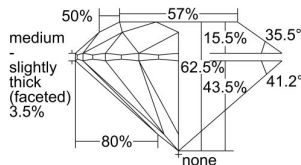

GIA®

FACSIMILE

GIA REPORT 1473975334

Verify this report at GIA.edu

GIA NATURAL DIAMOND DOSSIER®

November 01, 2023
GIA Report Number **1473975334**
Shape and Cutting Style ..... **Round Brilliant**
Measurements ..... **4.29 - 4.30 x 2.68 mm**

GRADING RESULTS

Carat Weight ..... **0.30 carat**
Color Grade ..... **E**
Clarity Grade **VS1**
Cut Grade ..... **Excellent**

ADDITIONAL GRADING INFORMATION

Polish ..... **Excellent**
Symmetry ..... **Excellent**
Fluorescence ..... **None**
Clarity Characteristics.....**Crystal, Feather, Cloud, Pinpoint**
Inspection(s): GIA 1473975334

PROPORTIONS

Profile to actual proportions