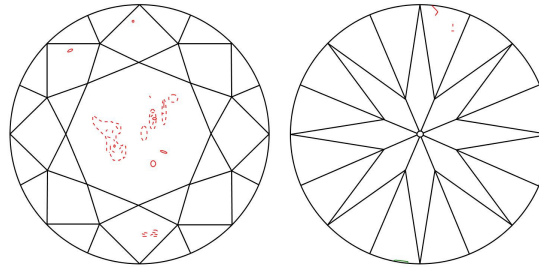

GIA NATURAL DIAMOND GRADING REPORT

November 02, 2023

GIA Report Number 1473978181

Shape and Cutting Style Round Brilliant

Measurements 6.40 - 6.44 x 4.04 mm

GRADING RESULTS

Carat Weight 1.03 carat

Color Grade G

Clarity Grade SI1

Cut Grade Excellent

ADDITIONAL GRADING INFORMATION

Polish Excellent

Symmetry Excellent

Fluorescence None

Inscription(s): GIA 1473978181

Comments: Additional clouds are not shown. Pinpoints are not shown.

PROPORTIONS

Profile to actual proportions

CLARITY CHARACTERISTICS

KEY TO SYMBOLS*

-  Cloud
-  Crystal
-  Needle
-  Feather
-  Natural

* Red symbols denote internal characteristics (inclusions). Green or black symbols denote external characteristics (blemishes). Diagram is an approximate representation of the diamond, and symbols shown indicate type, position, and approximate size of clarity characteristics. All clarity characteristics may not be shown. Details of finish are not shown.