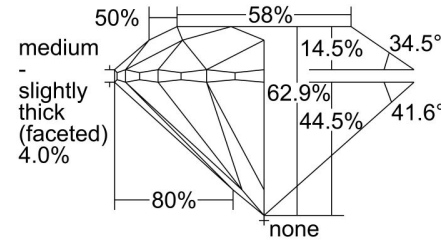

GIA NATURAL DIAMOND GRADING REPORT

November 02, 2023

GIA Report Number 1473978181

Shape and Cutting Style Round Brilliant

Measurements 6.40 - 6.44 x 4.04 mm

GRADING RESULTS

Carat Weight 1.03 carat

Color Grade G

Clarity Grade SI1

Cut Grade Excellent

ADDITIONAL GRADING INFORMATION

Polish Excellent

Symmetry Excellent

Fluorescence None

Inscription(s): GIA 1473978181

Comments: Additional clouds are not shown. Pinpoints are not shown.

PROPORTIONS

Profile to actual proportions

CLARITY CHARACTERISTICS

KEY TO SYMBOLS*

-  Cloud
-  Crystal
-  Needle
-  Feather
-  Natural

* Red symbols denote internal characteristics (inclusions). Green or black symbols denote external characteristics (blemishes). Diagram is an approximate representation of the diamond, and symbols shown indicate type, position, and approximate size of clarity characteristics. All clarity characteristics may not be shown. Details of finish are not shown.