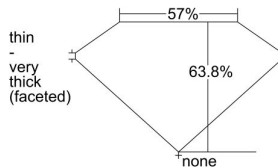

GIA®

FACSIMILE

GIA REPORT 1475178655

Verify this report at gia.edu

GIA NATURAL DIAMOND DOSSIER®

July 25, 2023
GIA Report Number **1475178655**
Shape and Cutting Style ..... **Heart Brilliant**
Measurements ..... **5.61 x 6.47 x 4.12 mm**

GRADING RESULTS

Carat Weight ..... **0.90 carat**
Color Grade ..... **K**
Clarity Grade **VS2**

ADDITIONAL GRADING INFORMATION

Polish ..... **Very Good**
Symmetry ..... **Excellent**
Fluorescence ..... **Faint**
Clarity Characteristics..... **Cloud, Crystal, Feather**
Inscription(s): **GIA 1475178655**

PROPORTIONS

Profile not to actual proportions

GRADING SCALES

GIA COLOR SCALE		GIA CLARITY SCALE			
COLORLESS	D	VERY VERY SLIGHTLY INCLUDED	FLAWLESS		
	E		INTERNALLY FLAWLESS		
	F	VERY SLIGHTLY INCLUDED	VVS₁		
	G		VVS₂		
	H		VS₁		
	NEAR COLORLESS	I	SLIGHTLY INCLUDED	VS₂	
		J		SI₁	
		FAINT	K	INCLUDED	SI₂
			L		I₁
			M		I₂
VERT LIGHT	N	LIGHT	I₃		
	O				
	P				
	Q				
	R