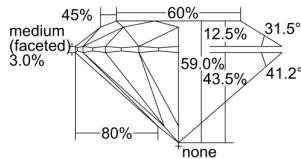

GIA®

FACSIMILE

GIA REPORT 1475258346

Verify this report at GIA.edu

GIA NATURAL DIAMOND DOSSIER®

August 03, 2023
GIA Report Number 1475258346
Shape and Cutting Style ..... Round Brilliant
Measurements ..... 4.95 - 4.96 x 2.93 mm

GRADING RESULTS

Carat Weight ..... 0.43 carat
Color Grade ..... D
Clarity Grade ..... Flawless
Cut Grade ..... Excellent

ADDITIONAL GRADING INFORMATION

Polish ..... Excellent
Symmetry ..... Excellent
Fluorescence ..... None
Clarity Characteristics..... None
Inscription(s): GIA 1475258346

PROPORTIONS

Profile to actual proportions

GRADING SCALES

GIA COLOR SCALE	GIA CLARITY SCALE	GIA CUT SCALE	
D	FLAWLESS	EXCELLENT	
E	INTERNALLY FLAWLESS		
F		VVS₁	VERY GOOD
G	VVS₂		
H	VS₁	GOOD	
I	VS₂		
J	SI₁	FAIR	
K	SI₂		
L	I₁	POOR	
M	I₂		
N	I₃		
O			
P			
Q			
R			
S			
T			
U			
V			
W			
X			
Y			
Z