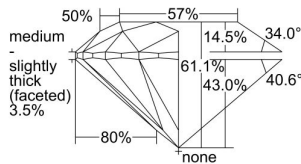

GIA®

FACSIMILE

GIA REPORT 1475258879

Verify this report at GIA.edu

GIA NATURAL DIAMOND DOSSIER®

August 03, 2023
GIA Report Number 1475258879
Shape and Cutting Style ..... Round Brilliant
Measurements ..... 5.28 - 5.32 x 3.24 mm

GRADING RESULTS

Carat Weight ..... 0.56 carat
Color Grade ..... E
Clarity Grade ..... Flawless
Cut Grade ..... Excellent

ADDITIONAL GRADING INFORMATION

Polish ..... Excellent
Symmetry ..... Excellent
Fluorescence ..... None
Clarity Characteristics ..... None
Inscription(s): GIA 1475258879

PROPORTIONS

Profile to actual proportions

GRADING SCALES

GIA COLOR SCALE

COLORED	D
	E
	F
	G
	H
	I
	J
NEAR COLORLESS	K
	L
Faint	M
	N
	O
	P
	Q
	R
	S
	T
	U
	V
	W
	X
	Y
Light	Z

GIA CLARITY SCALE

VERY VERY SLIGHTLY INCLUDED	FLAWLESS
	INTERNALLY FLAWLESS
VERY SLIGHTLY INCLUDED	VVS₁
	VVS₂
SLIGHTLY INCLUDED	VS₁
	VS₂
INCLUDED	SI₁
	SI₂
	I₁
	I₂
	I₃

GIA CUT SCALE

EXCELLENT
VERY GOOD
GOOD
FAIR
POOR