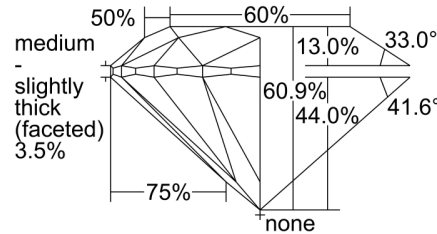

GIA NATURAL DIAMOND GRADING REPORT

August 23, 2023  
 GIA Report Number ..... 1475407581  
 Shape and Cutting Style ..... Round Brilliant  
 Measurements ..... 8.74 - 8.78 x 5.33 mm

GRADING RESULTS

Carat Weight ..... 2.50 carat  
 Color Grade ..... L  
 Clarity Grade ..... SI1  
 Cut Grade ..... Excellent

PROPORTIONS

Profile to actual proportions

CLARITY CHARACTERISTICS

KEY TO SYMBOLS\*

-  Feather
-  Needle
-  Pinpoint
-  Natural

\* Red symbols denote internal characteristics (inclusions). Green or black symbols denote external characteristics (blemishes). Diagram is an approximate representation of the diamond, and symbols shown indicate type, position, and approximate size of clarity characteristics. All clarity characteristics may not be shown. Details of finish are not shown.