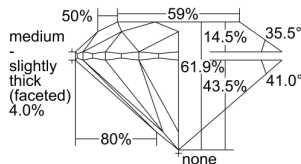

GIA®

FACSIMILE

GIA REPORT 1475430534

Verify this report at GIA.edu

GIA NATURAL DIAMOND DOSSIER®

August 24, 2023
GIA Report Number 1475430534
Shape and Cutting Style ..... Round Brilliant
Measurements ..... 5.10 - 5.12 x 3.16 mm

GRADING RESULTS

Carat Weight ..... 0.51 carat
Color Grade ..... E
Clarity Grade VVS1
Cut Grade ..... Excellent

ADDITIONAL GRADING INFORMATION

Polish ..... Excellent
Symmetry ..... Excellent
Fluorescence ..... None
Clarity Characteristics ..... Feather
Inscription(s): GIA 1475430534

PROPORTIONS

Profile to actual proportions

GRADING SCALES

GIA COLOR SCALE	GIA CLARITY SCALE	GIA CUT SCALE	
D	FLAWLESS	EXCELLENT	
E	INTERNALLY FLAWLESS		
F		VVS₁	VERY GOOD
G	VVS₂		
H	VS₁	GOOD	
I	VS₂		
J	SI₁	FAIR	
K	SI₂		
L	I₁	POOR	
M			
N			
O	I₂		
P			
Q			
R	I₃		
S			
T			
U			
V			
W			
X			
Y			
Z