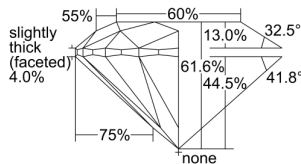

GIA®

FACSIMILE

GIA REPORT 1475583364

Verify this report at GIA.edu

GIA NATURAL DIAMOND DOSSIER®

September 13, 2023
GIA Report Number 1475583364
Shape and Cutting Style ..... Round Brilliant
Measurements ..... 5.67 - 5.71 x 3.51 mm

GRADING RESULTS

Carat Weight ..... 0.70 carat
Color Grade I
Clarity Grade S11
Cut Grade ..... Excellent

ADDITIONAL GRADING INFORMATION

Polish ..... Excellent
Symmetry ..... Excellent
Fluorescence ..... None
Clarity Characteristics ..... Crystal
Inscription(s): GIA 1475583364

PROPORTIONS

Profile to actual proportions

GRADING SCALES

GIA COLOR SCALE	GIA CLARITY SCALE	GIA CUT SCALE	
D	FLAWLESS	EXCELLENT	
E	INTERNALLY FLAWLESS		
F		VVS₁	VERY GOOD
G	VVS₂		
H	VS₁	GOOD	
I	VS₂		
J	S1₁	FAIR	
K	S1₂		
L	I₁	POOR	
M	I₂		
N	I₃		
O			
P			
Q			
R			
S			
T			
U			
V			
W			
X			
Y			
Z