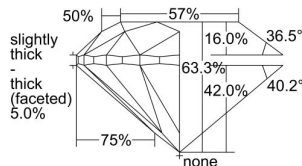

GIA®

FACSIMILE

GIA REPORT 1475599181

Verify this report at GIA.edu

GIA NATURAL DIAMOND DOSSIER®

September 15, 2023
GIA Report Number 1475599181
Shape and Cutting Style ..... Round Brilliant
Measurements ..... 5.29 - 5.32 x 3.36 mm

GRADING RESULTS

Carat Weight ..... 0.60 carat
Color Grade ..... F
Clarity Grade VVS1
Cut Grade ..... Very Good

ADDITIONAL GRADING INFORMATION

Polish ..... Excellent
Symmetry ..... Excellent
Fluorescence ..... Medium Blue
Clarity Characteristics..... Pinpoint, Feather, Indented Natural
Inscription(s): GIA 1475599181

PROPORTIONS

Profile to actual proportions

GRADING SCALES

GIA COLOR SCALE	GIA CLARITY SCALE	GIA CUT SCALE	
D	FLAWLESS	EXCELLENT	
E	INTERNALLY FLAWLESS		
F		VVS₁	VERY GOOD
G	VVS₂		
H	VS₁	GOOD	
I	VS₂		
J	SI₁	FAIR	
K	SI₂		
L	I₁	POOR	
M			
N			
O	I₂		
P			
Q			
R	I₃		
S			
T			
U			
V			
W			
X			
Y			
Z