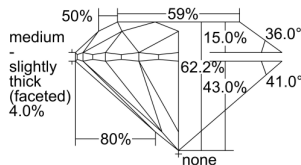

GIA®

FACSIMILE

GIA REPORT 1475760435

Verify this report at GIA.edu

GIA NATURAL DIAMOND DOSSIER®

October 10, 2023
GIA Report Number **1475760435**
Shape and Cutting Style ..... **Round Brilliant**
Measurements ..... **5.13 - 5.16 x 3.20 mm**

GRADING RESULTS

Carat Weight ..... **0.53 carat**
Color Grade ..... **I**
Clarity Grade **S11**
Cut Grade ..... **Excellent**

ADDITIONAL GRADING INFORMATION

Polish ..... **Excellent**
Symmetry ..... **Excellent**
Fluorescence ..... **None**
Clarity Characteristics ..... **Feather**
Inscription(s): **GIA 1475760435**

PROPORTIONS

Profile to actual proportions

GRADING SCALES

GIA COLOR SCALE	GIA CLARITY SCALE	GIA CUT SCALE	
D	FLAWLESS	EXCELLENT	
E	INTERNALLY FLAWLESS		
F		VVS₁	VERY GOOD
G	VVS₂		
H	VS₁	GOOD	
I	VS₂		
J	S1₁	FAIR	
K	S1₂		
L	I₁	POOR	
M	I₂		
N	I₃		
O			
P			
Q			
R			
S			
T			
U			
V			
W			
X			
Y			
Z