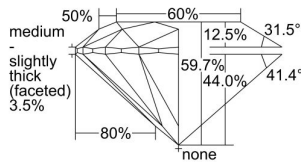

GIA®

FACSIMILE

GIA REPORT 1475776585

Verify this report at GIA.edu

GIA NATURAL DIAMOND DOSSIER®

October 11, 2023
GIA Report Number **1475776585**
Shape and Cutting Style ..... **Round Brilliant**
Measurements ..... **6.28 - 6.31 x 3.76 mm**

GRADING RESULTS

Carat Weight ..... **0.90 carat**
Color Grade ..... **G**
Clarity Grade **S11**
Cut Grade ..... **Excellent**

ADDITIONAL GRADING INFORMATION

Polish ..... **Excellent**
Symmetry ..... **Excellent**
Fluorescence ..... **None**
Clarity Characteristics ..... **Feather**
Inscription(s): **GIA 1475776585**

PROPORTIONS

Profile to actual proportions

GRADING SCALES

GIA COLOR SCALE	GIA CLARITY SCALE	GIA CUT SCALE	
D	FLAWLESS	EXCELLENT	
E	INTERNALLY FLAWLESS		
F		VVS₁	VERY GOOD
G	VVS₂		
H	VS₁	GOOD	
I	VS₂		
J	S1₁	FAIR	
K	S1₂		
L	I₁	POOR	
M	I₂		
N	I₃		
O			
P			
Q			
R			
S			
T			
U			
V			
W			
X			
Y			
Z