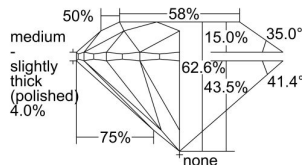

GIA®

FACSIMILE

GIA REPORT 1475806776

Verify this report at GIA.edu

GIA NATURAL DIAMOND DOSSIER®

October 18, 2023
GIA Report Number **1475806776**
Shape and Cutting Style ..... **Round Brilliant**
Measurements ..... **5.05 - 5.08 x 3.17 mm**

GRADING RESULTS

Carat Weight ..... **0.50 carat**
Color Grade ..... **G**
Clarity Grade **VS2**
Cut Grade ..... **Excellent**

ADDITIONAL GRADING INFORMATION

Polish ..... **Excellent**
Symmetry ..... **Excellent**
Fluorescence ..... **Faint**
Clarity Characteristics ..... **Crystal, Cloud, Feather**
Inscription(s): **GIA 1475806776**

PROPORTIONS

Profile to actual proportions

GRADING SCALES

GIA COLOR SCALE

COLORED	D
	E
	F
	G
	H
	I
	J
NEAR COLORLESS	K
	L
	M
	N
	O
	P
	Q
	R
	S
	T
	U
	V
	W
	X
	Y
	Z

GIA CLARITY SCALE

GIA CUT SCALE

EXCELLENT
VERY GOOD
GOOD
FAIR
POOR