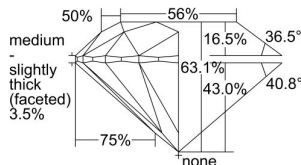

GIA®

FACSIMILE

GIA REPORT 1475877418

Verify this report at GIA.edu

GIA NATURAL DIAMOND DOSSIER®

October 23, 2023
GIA Report Number **1475877418**
Shape and Cutting Style ..... **Round Brilliant**
Measurements ..... **4.51 - 4.53 x 2.85 mm**

GRADING RESULTS

Carat Weight ..... **0.36 carat**
Color Grade ..... **E**
Clarity Grade **VS1**
Cut Grade ..... **Excellent**

ADDITIONAL GRADING INFORMATION

Polish ..... **Excellent**
Symmetry ..... **Excellent**
Fluorescence ..... **None**
Clarity Characteristics..... **Cloud, Crystal, Needle, Pinpoint**
Inscription(s): **GIA 1475877418**

PROPORTIONS

Profile to actual proportions

GRADING SCALES

GIA COLOR SCALE

COLORLESS	D
	E
	F
	G
	H
	I
	J
NEAR COLORLESS	K
	L
Faint	M
	N
	O
	P
	Q
	R
	S
	T
	U
	V
	W
	X
	Y
Light	Z

GIA CLARITY SCALE

FLAWLESS	VERY VERY SLIGHTLY INCLUDED	VS₁	VS₂	VS₁	VS₂	SI₁	SI₂	I₁	I₂	I₃		
											FLAWLESS	INTERNALLY FLAWLESS

GIA CUT SCALE

EXCELLENT
VERY GOOD
GOOD
FAIR
POOR