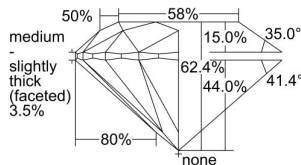

GIA®

FACSIMILE

GIA REPORT 1475916141

Verify this report at GIA.edu

GIA NATURAL DIAMOND DOSSIER®

October 27, 2023
GIA Report Number 1475916141
Shape and Cutting Style ..... Round Brilliant
Measurements ..... 4.42 - 4.45 x 2.77 mm

GRADING RESULTS

Carat Weight ..... 0.33 carat
Color Grade ..... G
Clarity Grade S11
Cut Grade ..... Excellent

ADDITIONAL GRADING INFORMATION

Polish ..... Excellent
Symmetry ..... Excellent
Fluorescence ..... None
Clarity Characteristics ..... Cloud, Crystal, Feather
Inscription(s): GIA 1475916141

PROPORTIONS

Profile to actual proportions