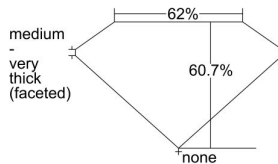

GIA®

FACSIMILE

GIA REPORT 1475919878

Verify this report at GIA.edu

GIA NATURAL DIAMOND DOSSIER®

October 27, 2023
GIA Report Number 1475919878
Shape and Cutting Style ..... Heart Brilliant
Measurements ..... 4.94 x 5.75 x 3.49 mm

GRADING RESULTS

Carat Weight ..... 0.60 carat
Color Grade I
Clarity Grade VVS2

ADDITIONAL GRADING INFORMATION

Polish ..... Excellent
Symmetry ..... Very Good
Fluorescence ..... None
Clarity Characteristics ..... Indented Natural
Inscription(s): GIA 1475919878

PROPORTIONS

Profile not to actual proportions

GRADING SCALES

GIA COLOR SCALE		GIA CLARITY SCALE			
COLORLESS	D	VERY VERY SLIGHTLY INCLUDED	FLAWLESS		
	E		INTERNALLY FLAWLESS		
	F	VERY SLIGHTLY INCLUDED	VVS₁		
	G		VVS₂		
	H		VS₁		
	NEAR COLORLESS	I	SLIGHTLY INCLUDED	VS₂	
		J		SI₁	
		FAINT	K	INCLUDED	SI₂
			L		I₁
			M		I₂
VERT LIGHT	N	LIGHT	I₃		
	O				
	P				
	Q				
	R