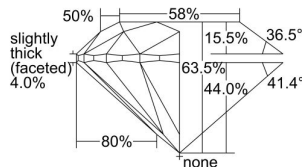

GIA®

FACSIMILE

GIA REPORT

1475943698

Verify this report at GIA.edu

GIA NATURAL DIAMOND DOSSIER®

November 04, 2023
GIA Report Number **1475943698**
Shape and Cutting Style ..... **Round Brilliant**
Measurements ..... **5.61 - 5.63 x 3.57 mm**

GRADING RESULTS

Carat Weight ..... **0.70 carat**
Color Grade ..... **H**
Clarity Grade **S12**
Cut Grade ..... **Very Good**

ADDITIONAL GRADING INFORMATION

Polish ..... **Excellent**
Symmetry ..... **Excellent**
Fluorescence ..... **None**
Clarity Characteristics ..... **Cloud**
Inscription(s): **GIA 1475943698**

PROPORTIONS

Profile to actual proportions

GRADING SCALES

GIA COLOR SCALE

COLORLESS	D
	E
	F
	G
	H
	I
	J
NEAR COLORLESS	K
	L
	M
Faint	N
	O
	P
	R
	S
	T
	U
	V
	W
	X
	Y
Light	Z

GIA CLARITY SCALE

FLAWLESS	VERY VERY SLIGHTLY INCLUDED	VVS₁	VERY SLIGHTLY INCLUDED	SI₁	SLIGHTLY INCLUDED	I₁	
							FLAWLESS
INTERNALLY FLAWLESS	VERY SLIGHTLY INCLUDED	VVS₂	VERY SLIGHTLY INCLUDED	SI₂	SLIGHTLY INCLUDED	I₂	
		VS₁		VS₂		I₃	

GIA CUT SCALE

EXCELLENT
VERY GOOD
GOOD
FAIR
POOR