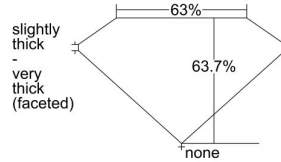

GIA®

FACSIMILE

GIA REPORT 1475946616

Verify this report at GIA.edu

GIA NATURAL DIAMOND DOSSIER®

October 31, 2023
GIA Report Number 1475946616
Shape and Cutting Style ..... Pear Brilliant
Measurements ..... 6.72 x 4.36 x 2.78 mm

GRADING RESULTS

Carat Weight ..... 0.50 carat
Color Grade I
Clarity Grade VS1

ADDITIONAL GRADING INFORMATION

Polish ..... Excellent
Symmetry ..... Very Good
Fluorescence ..... None
Clarity Characteristics ..... Crystal, Feather, Pinpoint
Inscription(s): GIA 1475946616

PROPORTIONS

Profile not to actual proportions

GRADING SCALES

GIA COLOR SCALE		GIA CLARITY SCALE	
COLORLESS	D	VERY VERY SLIGHTLY INCLUDED	FLAWLESS
	E		INTERNALLY FLAWLESS
	F		VVS₁
	G		VVS₂
	H		VS₁
	I		VS₂
NEAR COLORLESS	J	SLIGHTLY INCLUDED	SI₁
	K		SI₂
	L		I₁
	M		I₂
FAINT	N	INCLUDED	I₃
	O		
	P		
VERY LIGHT	Q		
	R		
	S		
LIGHT	T		
	U		
	V		
	W		
	X		
	Y		
Z