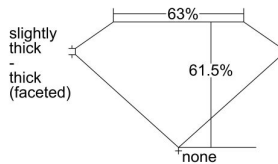

GIA®

FACSIMILE

GIA REPORT 1475954347

Verify this report at GIA.edu

GIA NATURAL DIAMOND DOSSIER®

November 01, 2023
GIA Report Number 1475954347
Shape and Cutting Style ..... Pear Brilliant
Measurements ..... 6.78 x 4.48 x 2.76 mm

GRADING RESULTS

Carat Weight ..... 0.50 carat
Color Grade ..... D
Clarity Grade VVS1

ADDITIONAL GRADING INFORMATION

Polish ..... Excellent
Symmetry ..... Very Good
Fluorescence ..... None
Clarity Characteristics ..... Pinpoint, Feather, Surface Graining
Inscription(s): GIA 1475954347

PROPORTIONS

Profile not to actual proportions

GRADING SCALES

GIA COLOR SCALE		GIA CLARITY SCALE			
COLORLESS	D	VERY VERY SLIGHTLY INCLUDED	FLAWLESS		
	E		INTERNALLY FLAWLESS		
	F	VERY SLIGHTLY INCLUDED	VVS₁		
	G		VVS₂		
	H		VS₁		
	NEAR COLORLESS	I	SLIGHTLY INCLUDED	VS₂	
		J		SI₁	
		FAINT	K	INCLUDED	SI₂
			L		I₁
			M		I₂
VERT LIGHT	N	LIGHT	I₃		
	O				
	P				
	Q				
	R