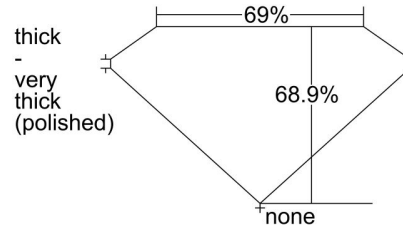

GIA NATURAL DIAMOND GRADING REPORT

November 01, 2023  
 GIA Report Number ..... 1475956420  
 Shape and Cutting Style ..... Emerald Cut  
 Measurements ..... 6.86 x 5.01 x 3.45 mm

GRADING RESULTS

Carat Weight ..... 1.20 carat  
 Color Grade ..... H  
 Clarity Grade ..... VS1

ADDITIONAL GRADING INFORMATION

Polish ..... Excellent  
 Symmetry ..... Excellent  
 Fluorescence ..... Faint  
 Inscription(s): GIA 1475956420  
**Comments:** Additional pinpoints are not shown.

PROPORTIONS

Profile not to actual proportions

CLARITY CHARACTERISTICS

KEY TO SYMBOLS\*

-  Feather
-  Cloud
-  Pinpoint

\* Red symbols denote internal characteristics (inclusions). Green or black symbols denote external characteristics (blemishes). Diagram is an approximate representation of the diamond, and symbols shown indicate type, position, and approximate size of clarity characteristics. All clarity characteristics may not be shown. Details of finish are not shown.