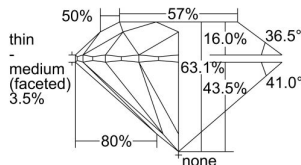

GIA®

FACSIMILE

GIA REPORT 1477254197

Verify this report at GIA.edu

GIA NATURAL DIAMOND DOSSIER®

August 02, 2023
GIA Report Number 1477254197
Shape and Cutting Style ..... Round Brilliant
Measurements ..... 4.81 - 4.85 x 3.05 mm

GRADING RESULTS

Carat Weight ..... 0.44 carat
Color Grade ..... G
Clarity Grade VVS1
Cut Grade ..... Excellent

ADDITIONAL GRADING INFORMATION

Polish ..... Excellent
Symmetry ..... Excellent
Fluorescence ..... Strong Blue
Clarity Characteristics ..... Pinpoint, Feather
Inscription(s): GIA 1477254197

PROPORTIONS

Profile to actual proportions

GRADING SCALES

GIA COLOR SCALE	GIA CLARITY SCALE	GIA CUT SCALE
COLOURLESS	FLAWLESS	EXCELLENT
D	INTERNALLY FLAWLESS	
E	VVS₁	VERY GOOD
F		
G	VS₁	GOOD
H		
I	SI₁	FAIR
J		
K	I₁	POOR
L		
M	I₂	
N		
O	I₃	
P		
Q		
R		
S		
T		
U		
V		
W		
X		
Y		
Z