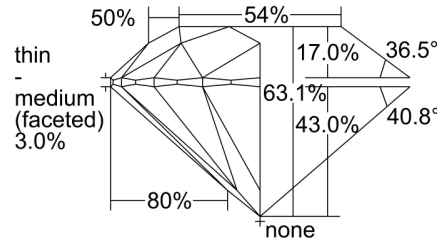

GIA NATURAL DIAMOND GRADING REPORT

August 23, 2023
GIA Report Number 1477370653
Shape and Cutting Style ..... Round Brilliant
Measurements ..... 9.19 - 9.24 x 5.82 mm

GRADING RESULTS

Carat Weight ..... 3.01 carat
Color Grade I
Clarity Grade SI1
Cut Grade ..... Excellent

ADDITIONAL GRADING INFORMATION

Polish ..... Excellent
Symmetry ..... Excellent
Fluorescence ..... None
Inscription(s): GIA 1477370653

Comments: Additional clouds are not shown. Pinpoints are not shown.

PROPORTIONS

Profile to actual proportions