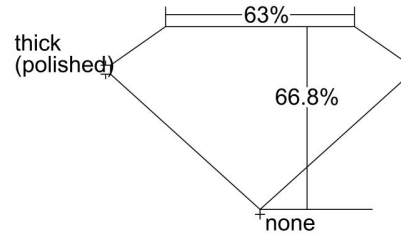

GIA NATURAL DIAMOND GRADING REPORT

September 11, 2023
 GIA Report Number 1477568094
 Shape and Cutting Style Square Emerald Cut
 Measurements 5.55 x 5.52 x 3.68 mm

GRADING RESULTS

Carat Weight 1.01 carat
 Color Grade I
 Clarity Grade VS1

ADDITIONAL GRADING INFORMATION

Polish Excellent
 Symmetry Excellent
 Fluorescence None
 Inscription(s): GIA 1477568094

Comments: Clouds are not shown. Additional pinpoints are not shown.

PROPORTIONS

Profile not to actual proportions

CLARITY CHARACTERISTICS

KEY TO SYMBOLS*

- Crystal
- Pinpoint

* Red symbols denote internal characteristics (inclusions). Green or black symbols denote external characteristics (blemishes). Diagram is an approximate representation of the diamond, and symbols shown indicate type, position, and approximate size of clarity characteristics. All clarity characteristics may not be shown. Details of finish are not shown.