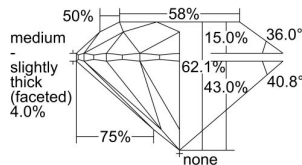

GIA®

FACSIMILE

GIA REPORT

1477760438

Verify this report at GIA.edu

GIA NATURAL DIAMOND DOSSIER®

October 10, 2023
GIA Report Number **1477760438**
Shape and Cutting Style ..... **Round Brilliant**
Measurements ..... **6.14 - 6.17 x 3.82 mm**

GRADING RESULTS

Carat Weight ..... **0.90 carat**
Color Grade ..... **I**
Clarity Grade **S11**
Cut Grade ..... **Excellent**

ADDITIONAL GRADING INFORMATION

Polish ..... **Excellent**
Symmetry ..... **Excellent**
Fluorescence ..... **Faint**
Clarity Characteristics ..... **Feather**
Inscription(s): GIA 1477760438

PROPORTIONS

Profile to actual proportions

GRADING SCALES

GIA COLOR SCALE

COLORED	D
	E
	F
	G
	H
	I
	J
NEAR COLORLESS	K
	L
FAIN	M
	N
	O
	P
VERY LIGHT	Q
	R
	S
	T
	U
	V
	W
	X
	Y
LIGHT	Z

GIA CLARITY SCALE

FLAWLESS	VERY VERY SLIGHTLY INCLUDED	VVS₁	VVS₂	VS₁	VS₂	S1₁	S1₂	I₁	I₂	I₃	
											VERY SLIGHTLY INCLUDED
INTERNALLY FLAWLESS											

GIA CUT SCALE

EXCELLENT
VERY GOOD
GOOD
FAIR
POOR