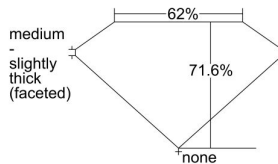

GIA®

FACSIMILE

GIA REPORT 1477984051

Verify this report at GIA.edu

GIA NATURAL DIAMOND DOSSIER®

November 07, 2023
GIA Report Number **1477984051**
Shape and Cutting Style ..... **Modified Star Brilliant**
Measurements ..... **5.01 x 5.02 x 3.59 mm**

GRADING RESULTS

Carat Weight ..... **0.72 carat**
Color Grade ..... **E**
Clarity Grade **VS1**

ADDITIONAL GRADING INFORMATION

Polish ..... **Excellent**
Symmetry ..... **Excellent**
Fluorescence ..... **None**
Clarity Characteristics ..... **Cloud, Pinpoint**
Inscription(s): **GIA 1477984051**

PROPORTIONS

Profile not to actual proportions

GRADING SCALES

GIA COLOR SCALE		GIA CLARITY SCALE	
COLORLESS	D	VERY VERY SLIGHTLY INCLUDED	FLAWLESS
	E		INTERNALLY FLAWLESS
	F		VVS₁
	G		VVS₂
	H		VS₁
	I		VS₂
	J		SI₁
	K		SI₂
	L		I₁
	M		I₂
NEAR COLORLESS	N	SLIGHTLY INCLUDED	I₃
	O		
	P		
	Q		
FAINT	R		
	S		
	T		
	U		
VERT LIGHT	V		
	W		
	X		
	Y		
LIGHT	Z