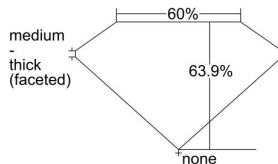

GIA®

FACSIMILE

GIA REPORT 1478009644

Verify this report at GIA.edu

GIA NATURAL DIAMOND DOSSIER®

July 04, 2023
GIA Report Number 1478009644
Shape and Cutting Style ..... Marquise Brilliant
Measurements ..... 6.64 x 3.54 x 2.26 mm

GRADING RESULTS

Carat Weight ..... 0.30 carat
Color Grade ..... E
Clarity Grade SI1

ADDITIONAL GRADING INFORMATION

Polish ..... Excellent
Symmetry ..... Very Good
Fluorescence ..... None
Clarity Characteristics ..... Feather
Inscription(s): GIA 1478009644

PROPORTIONS

Profile not to actual proportions

GRADING SCALES

GIA COLOR SCALE		GIA CLARITY SCALE			
COLORLESS	D	VERY VERY SLIGHTLY INCLUDED	FLAWLESS		
	E		INTERNALLY FLAWLESS		
	F	VERY SLIGHTLY INCLUDED	VVS₁		
	G		VVS₂		
	H		VS₁		
	NEAR COLORLESS	I	SLIGHTLY INCLUDED	VS₂	
		J		SI₁	
		FAINT	K	INCLUDED	SI₂
			L		I₁
			M		I₂
VERT LIGHT	N	LIGHT	I₃		
	O				
	P				
	Q				
	R