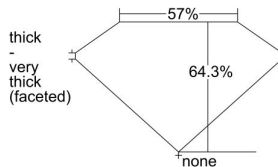

GIA®

FACSIMILE

GIA REPORT 1478167934

Verify this report at GIA.edu

GIA NATURAL DIAMOND DOSSIER®

July 24, 2023
GIA Report Number 1478167934
Shape and Cutting Style ..... Pear Brilliant
Measurements ..... 7.26 x 4.93 x 3.17 mm

GRADING RESULTS

Carat Weight ..... 0.71 carat
Color Grade ..... E
Clarity Grade VVS1

ADDITIONAL GRADING INFORMATION

Polish ..... Very Good
Symmetry ..... Very Good
Fluorescence ..... Medium Blue
Clarity Characteristics ..... Pinpoint, Feather
Inscription(s): GIA 1478167934

PROPORTIONS

Profile not to actual proportions

GRADING SCALES

GIA COLOR SCALE		GIA CLARITY SCALE		
COLORLESS	D	VERY VERY SLIGHTLY INCLUDED	FLAWLESS	
	E		INTERNALLY FLAWLESS	
	F		VVS₁	
	NEAR COLORLESS	G	VVS₂	
		H	VERY SLIGHTLY INCLUDED	VS₁
		I		VS₂
		J	SLIGHTLY INCLUDED	SI₁
	K	SI₂		
	L	INCLUDED		I₁
	M		I₂	
FAINT	N	LIGHT	I₃	
	O			
	P			
	Q			
	R			
	S			
VERY LIGHT	T			
	U			
	V			
	W			
	X			
COLORLESS	Y			
	Z