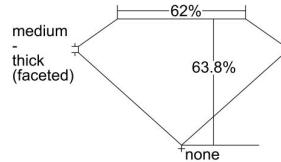

GIA®

FACSIMILE

GIA REPORT 1478230509

Verify this report at GIA.edu

GIA NATURAL DIAMOND DOSSIER®

August 01, 2023
GIA Report Number 1478230509
Shape and Cutting Style ..... Pear Brilliant
Measurements ..... 7.75 x 5.09 x 3.24 mm

GRADING RESULTS

Carat Weight ..... 0.75 carat
Color Grade ..... H
Clarity Grade VVS1

ADDITIONAL GRADING INFORMATION

Polish ..... Excellent
Symmetry ..... Excellent
Fluorescence ..... None
Clarity Characteristics ..... Cloud, Feather
Inscription(s): GIA 1478230509

PROPORTIONS

Profile not to actual proportions

GRADING SCALES

GIA COLOR SCALE		GIA CLARITY SCALE			
COLORLESS	D	VERY VERY SLIGHTLY INCLUDED	FLAWLESS		
	E		INTERNALLY FLAWLESS		
	F	VERY SLIGHTLY INCLUDED	VVS₁		
	G		VVS₂		
	H		VS₁		
	NEAR COLORLESS	I	SLIGHTLY INCLUDED	VS₂	
		J		SI₁	
		FAINT	K	INCLUDED	SI₂
			L		I₁
			M		I₂
VERT LIGHT	N	LIGHT	I₃		
	O				
	P				
	Q				
	R				
	S