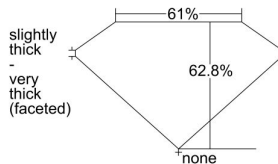

GIA®

FACSIMILE

GIA REPORT 1478244136

Verify this report at GIA.edu

GIA NATURAL DIAMOND DOSSIER®

August 01, 2023
GIA Report Number 1478244136
Shape and Cutting Style ..... Pear Brilliant
Measurements ..... 7.38 x 4.69 x 2.95 mm

GRADING RESULTS

Carat Weight ..... 0.60 carat
Color Grade ..... H
Clarity Grade VS2

ADDITIONAL GRADING INFORMATION

Polish ..... Excellent
Symmetry ..... Excellent
Fluorescence ..... None
Clarity Characteristics ..... Crystal
Inscription(s): GIA 1478244136

PROPORTIONS

Profile not to actual proportions

GRADING SCALES

GIA COLOR SCALE		GIA CLARITY SCALE	
COLORLESS	D	VERY VERY SLIGHTLY INCLUDED	FLAWLESS
	E		INTERNALLY FLAWLESS
	F		VVS₁
	G		VVS₂
	H		VS₁
	I		VS₂
	J		SI₁
	K		SI₂
	L		I₁
	M		I₂
NEAR COLORLESS	N	SLIGHTLY INCLUDED	I₃
	O		
	P		
	Q		
FAINT	R		
	S		
	T		
	U		
VERT LIGHT	V		
	W		
	X		
	Y		
LIGHT	Z