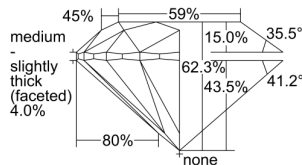

GIA®

FACSIMILE

GIA REPORT

1478274348

Verify this report at GIA.edu

GIA NATURAL DIAMOND DOSSIER®

August 07, 2023
GIA Report Number **1478274348**
Shape and Cutting Style ..... **Round Brilliant**
Measurements ..... **4.88 - 4.90 x 3.05 mm**

GRADING RESULTS

Carat Weight ..... **0.45 carat**
Color Grade ..... **G**
Clarity Grade **VS1**
Cut Grade ..... **Excellent**

ADDITIONAL GRADING INFORMATION

Polish ..... **Excellent**
Symmetry ..... **Excellent**
Fluorescence ..... **Strong Blue**
Clarity Characteristics..... **Needle, Feather, Cloud, Pinpoint**
Inscription(s): **GIA 1478274348**

PROPORTIONS

Profile to actual proportions

GRADING SCALES

GIA COLOR SCALE	GIA CLARITY SCALE	GIA CUT SCALE
COLOURLESS	FLAWLESS	EXCELLENT
D	FLAWLESS	
E	FLAWLESS	VERY GOOD
F	FLAWLESS	
G	FLAWLESS	GOOD
H	FLAWLESS	
I	VVS₁	FAIR
J	VVS₂	
K	VS₁	POOR
L	VS₂	
M	SI₁	
N	SI₂	
O	I₁	
P	I₂	
Q	I₃	
R		
S		
T		
U		
V		
W		
X		
Y		
Z