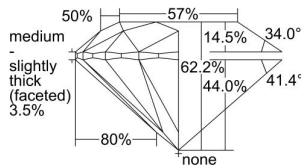

GIA®

FACSIMILE

GIA REPORT

1478326228

Verify this report at GIA.edu

GIA NATURAL DIAMOND DOSSIER®

August 14, 2023
GIA Report Number 1478326228
Shape and Cutting Style ..... Round Brilliant
Measurements ..... 4.50 - 4.52 x 2.80 mm

GRADING RESULTS

Carat Weight ..... 0.35 carat
Color Grade ..... E
Clarity Grade S11
Cut Grade ..... Excellent

ADDITIONAL GRADING INFORMATION

Polish ..... Excellent
Symmetry ..... Excellent
Fluorescence ..... None
Clarity Characteristics ..... Cloud, Feather
Inscription(s): GIA 1478326228

PROPORTIONS

Profile to actual proportions

GRADING SCALES

GIA COLOR SCALE	GIA CLARITY SCALE	GIA CUT SCALE
D	FLAWLESS	EXCELLENT
E	INTERNALLY FLAWLESS	
F	VVS₁	VERY GOOD
G		
H	VS₁	GOOD
I		
J	SI₁	FAIR
K		
L	I₁	POOR
M		
N	I₂	
O	I₃	
P		
Q		
R		
S		
T		
U		
V		
W		
X		
Y		
Z