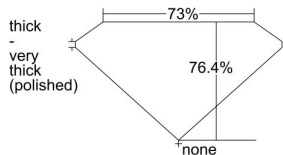

GIA®

FACSIMILE

GIA REPORT 1478338327

Verify this report at GIA.edu

GIA NATURAL DIAMOND DOSSIER®

August 16, 2023
GIA Report Number 1478338327
Shape and Cutting Style ..... Square Modified Brilliant
Measurements ..... 4.53 x 4.49 x 3.43 mm

GRADING RESULTS

Carat Weight ..... 0.60 carat
Color Grade ..... J
Clarity Grade VS1

ADDITIONAL GRADING INFORMATION

Polish ..... Very Good
Symmetry ..... Very Good
Fluorescence ..... None
Clarity Characteristics..... Crystal, Feather, Cloud, Pinpoint
Inspection(s): GIA 1478338327

PROPORTIONS

Profile not to actual proportions

GRADING SCALES

GIA COLOR SCALE		GIA CLARITY SCALE			
COLORLESS	D	VERY VERY SLIGHTLY INCLUDED	FLAWLESS		
	E		INTERNALLY FLAWLESS		
	F	VERY SLIGHTLY INCLUDED	VVS₁		
	G		VVS₂		
	H		VS₁		
	NEAR COLORLESS	I	VERY SLIGHTLY INCLUDED	VS₂	
		J		SI₁	
		FAINT	K	SLIGHTLY INCLUDED	SI₂
			L		I₁
			M		I₂
VERT LIGHT	N	INCLUDED	I₃		
	O				
	P				
	Q				
	R				
LIGHT	S				
	T				
	U				
	V				
	W				
X					
Y					
Z