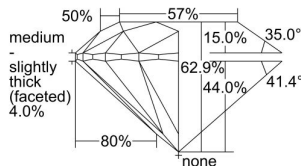

GIA®

FACSIMILE

GIA REPORT 1478385341

Verify this report at GIA.edu

GIA NATURAL DIAMOND DOSSIER®

August 18, 2023
GIA Report Number 1478385341
Shape and Cutting Style ..... Round Brilliant
Measurements ..... 4.88 - 4.90 x 3.07 mm

GRADING RESULTS

Carat Weight ..... 0.45 carat
Color Grade ..... J
Clarity Grade VS1
Cut Grade ..... Excellent

ADDITIONAL GRADING INFORMATION

Polish ..... Excellent
Symmetry ..... Excellent
Fluorescence ..... Faint
Clarity Characteristics..... Crystal, Feather, Cloud, Needle
Inscription(s): GIA 1478385341

PROPORTIONS

Profile to actual proportions

GRADING SCALES

GIA COLOR SCALE

COLORED	D
	E
	F
	G
	H
	I
	J
NEAR COLORLESS	K
	L
	M
	N
	O
	P
	Q
	R
	S
	T
	U
	V
	W
	X
	Y
	Z

GIA CLARITY SCALE

VERY VERY SLIGHTLY INCLUDED	FLAWLESS
	INTERNALLY FLAWLESS
VERY SLIGHTLY INCLUDED	VVS₁
	VVS₂
SLIGHTLY INCLUDED	VS₁
	VS₂
INCLUDED	SI₁
	SI₂
	I₁
	I₂
	I₃

GIA CUT SCALE

EXCELLENT
VERY GOOD
GOOD
FAIR
POOR