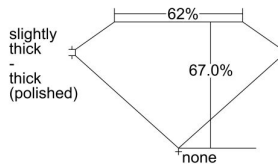

GIA®

FACSIMILE

GIA REPORT 1478459739

Verify this report at GIA.edu

GIA NATURAL DIAMOND DOSSIER®

August 28, 2023
GIA Report Number 1478459739
Shape and Cutting Style ..... Emerald Cut
Measurements ..... 5.67 x 4.11 x 2.75 mm

GRADING RESULTS

Carat Weight ..... 0.59 carat
Color Grade ..... F
Clarity Grade ..... Internally Flawless

ADDITIONAL GRADING INFORMATION

Polish ..... Excellent
Symmetry ..... Excellent
Fluorescence ..... Faint
Clarity Characteristics ..... Minor Details of Polish
Inscription(s): GIA 1478459739

PROPORTIONS

Profile not to actual proportions

GRADING SCALES

GIA COLOR SCALE		GIA CLARITY SCALE			
COLORLESS	D	VERY VERY SLIGHTLY INCLUDED	FLAWLESS		
	E		INTERNALLY FLAWLESS		
	F	VERY SLIGHTLY INCLUDED	VVS₁		
	G		VVS₂		
	H		VS₁		
	NEAR COLORLESS	I	SLIGHTLY INCLUDED	VS₂	
		J		SI₁	
		FAINT	K	INCLUDED	SI₂
			L		I₁
			M		I₂
VERT LIGHT	N	LIGHT	I₃		
	O				
	P				
	Q				
	R