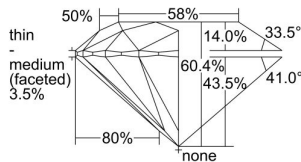

GIA®

FACSIMILE

GIA REPORT 1478569980

Verify this report at GIA.edu

GIA NATURAL DIAMOND DOSSIER®

September 11, 2023
GIA Report Number **1478569980**
Shape and Cutting Style ..... **Round Brilliant**
Measurements ..... **5.77 - 5.80 x 3.49 mm**

GRADING RESULTS

Carat Weight ..... **0.70 carat**
Color Grade ..... **K**
Clarity Grade **VVS1**
Cut Grade ..... **Excellent**

ADDITIONAL GRADING INFORMATION

Polish ..... **Excellent**
Symmetry ..... **Excellent**
Fluorescence ..... **Medium Blue**
Clarity Characteristics..... **Cloud, Pinpoint, Internal Graining,
Surface Graining**

Inscription(s): GIA 1478569980

PROPORTIONS

GRADING SCALES

GIA COLOR SCALE	GIA CLARITY SCALE	GIA CUT SCALE	
D	FLAWLESS	EXCELLENT	
E	INTERNALLY FLAWLESS		
F		VVS₁	VERY GOOD
G	VVS₂		
H	VS₁	GOOD	
I	VS₂		
J	SI₁	FAIR	
K	SI₂		
L	I₁	POOR	
M	I₂		
N	I₃		
O			
P			
Q			
R			
S			
T			
U			
V			
W			
X			
Y			
Z