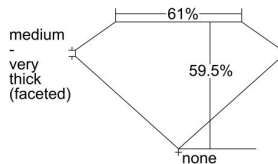

GIA®

FACSIMILE

GIA REPORT 1478661743

Verify this report at GIA.edu

GIA NATURAL DIAMOND DOSSIER®

September 26, 2023
GIA Report Number 1478661743
Shape and Cutting Style ..... Heart Brilliant
Measurements ..... 5.23 x 6.16 x 3.67 mm

GRADING RESULTS

Carat Weight ..... 0.70 carat
Color Grade ..... K
Clarity Grade VVS1

ADDITIONAL GRADING INFORMATION

Polish ..... Excellent
Symmetry ..... Excellent
Fluorescence ..... None
Clarity Characteristics ..... Feather
Inscription(s): GIA 1478661743

PROPORTIONS

Profile not to actual proportions

GRADING SCALES

GIA COLOR SCALE		GIA CLARITY SCALE			
COLORLESS	D	VERY VERY SLIGHTLY INCLUDED	FLAWLESS		
	E		INTERNALLY FLAWLESS		
	F		VVS₁		
	NEAR COLORLESS	G	VERY SLIGHTLY INCLUDED	VVS₂	
		H		VS₁	
		FANT	I	SLIGHTLY INCLUDED	VS₂
			J		SI₁
	LIGHT	K	INCLUDED	SI₂	
		L		I₁	
		M	I₂		
N					
O					
P		I₃			
Q					
R					
S					
T					
U					
V					
W					
X					
Y					
Z