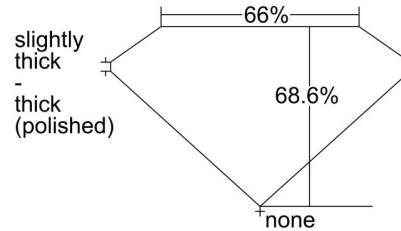

GIA NATURAL DIAMOND GRADING REPORT

September 27, 2023

GIA Report Number 1478675791

Shape and Cutting Style Square Emerald Cut

Measurements 5.80 x 5.68 x 3.90 mm

GRADING RESULTS

Carat Weight 1.20 carat

Color Grade I

Clarity Grade VS1

ADDITIONAL GRADING INFORMATION

Polish Excellent

Symmetry Very Good

Fluorescence None

Inscription(s): GIA 1478675791

PROPORTIONS

Profile not to actual proportions

CLARITY CHARACTERISTICS

KEY TO SYMBOLS*

- Feather
- Pinpoint

* Red symbols denote internal characteristics (inclusions). Green or black symbols denote external characteristics (blemishes). Diagram is an approximate representation of the diamond, and symbols shown indicate type, position, and approximate size of clarity characteristics. All clarity characteristics may not be shown. Details of finish are not shown.