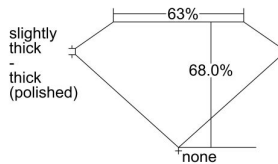

GIA®

FACSIMILE

GIA REPORT 1478676269

Verify this report at GIA.edu

GIA NATURAL DIAMOND DOSSIER®

September 28, 2023
GIA Report Number 1478676269
Shape and Cutting Style ..... Square Emerald Cut
Measurements ..... 4.94 x 4.90 x 3.33 mm

GRADING RESULTS

Carat Weight ..... 0.74 carat
Color Grade ..... H
Clarity Grade VS1

ADDITIONAL GRADING INFORMATION

Polish ..... Excellent
Symmetry ..... Excellent
Fluorescence ..... None
Clarity Characteristics ..... Crystal, Needle, Pinpoint
Inscription(s): GIA 1478676269

PROPORTIONS

Profile not to actual proportions

GRADING SCALES

GIA COLOR SCALE		GIA CLARITY SCALE			
COLORLESS	D	VERY VERY SLIGHTLY INCLUDED	FLAWLESS		
	E		INTERNALLY FLAWLESS		
	F	VERY SLIGHTLY INCLUDED	VVS₁		
	G		VVS₂		
	H		VS₁		
	NEAR COLORLESS	I	SLIGHTLY INCLUDED	VS₂	
		J		SI₁	
		FAINT	K	INCLUDED	SI₂
			L		I₁
			M		I₂
VERTICALLY LIGHT	N	LIGHT	I₃		
	O				
	P				
	Q				
	R