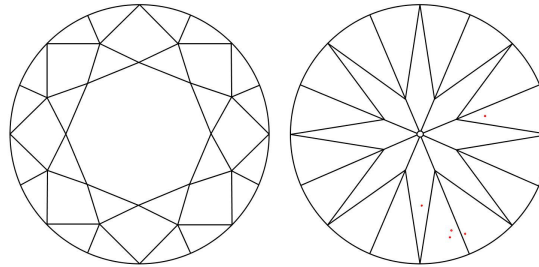

ADDITIONAL GRADING INFORMATION

Polish ..... Excellent  
 Symmetry ..... Excellent  
 Fluorescence ..... Medium Blue  
 Inscription(s): GIA 1478702880  
 Comments: Additional pinpoints are not shown.

PROPORTIONS

Profile to actual proportions

CLARITY CHARACTERISTICS

KEY TO SYMBOLS\*

- Pinpoint

\* Red symbols denote internal characteristics (inclusions). Green or black symbols denote external characteristics (blemishes). Diagram is an approximate representation of the diamond, and symbols shown indicate type, position, and approximate size of clarity characteristics. All clarity characteristics may not be shown. Details of finish are not shown.