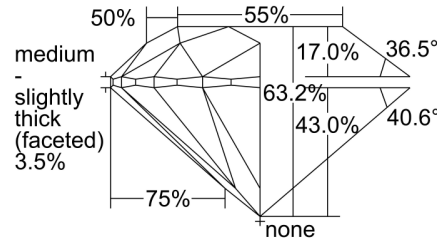

GIA NATURAL DIAMOND GRADING REPORT

October 04, 2023  
 GIA Report Number ..... 1478702880  
 Shape and Cutting Style ..... Round Brilliant  
 Measurements ..... 6.90 - 6.95 x 4.38 mm

GRADING RESULTS

Carat Weight ..... 1.30 carat  
 Color Grade ..... I  
 Clarity Grade ..... VVS1  
 Cut Grade ..... Excellent

Profile to actual proportions

CLARITY CHARACTERISTICS

KEY TO SYMBOLS\*

- Pinpoint

\* Red symbols denote internal characteristics (inclusions). Green or black symbols denote external characteristics (blemishes). Diagram is an approximate representation of the diamond, and symbols shown indicate type, position, and approximate size of clarity characteristics. All clarity characteristics may not be shown. Details of finish are not shown.