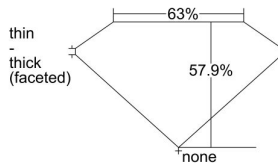

GIA®

FACSIMILE

GIA REPORT 1478719875

Verify this report at GIA.edu

GIA NATURAL DIAMOND DOSSIER®

October 04, 2023
GIA Report Number 1478719875
Shape and Cutting Style ..... Heart Brilliant
Measurements ..... 4.44 x 5.27 x 3.05 mm

GRADING RESULTS

Carat Weight ..... 0.40 carat
Color Grade I
Clarity Grade VS1

ADDITIONAL GRADING INFORMATION

Polish ..... Excellent
Symmetry ..... Very Good
Fluorescence ..... None
Clarity Characteristics ..... Crystal, Pinpoint
Inscription(s): GIA 1478719875

PROPORTIONS

Profile not to actual proportions

GRADING SCALES

GIA COLOR SCALE		GIA CLARITY SCALE			
COLORLESS	D	VERY VERY SLIGHTLY INCLUDED	FLAWLESS		
	E		INTERNALLY FLAWLESS		
	F		VVS₁		
	NEAR COLORLESS	G	VVS₂		
		H	VERY SLIGHTLY INCLUDED	VS₁	
		I		VS₂	
		FAINT	J	SLIGHTLY INCLUDED	SI₁
	K		SI₂		
	L		INCLUDED		I₁
	M			I₂	
N	I₃				
VERT LIGHT	O				
	P				
	Q				
	R				
	S				
	T				
	LIGHT	U			
V					
W					
X					
	Y				
	Z