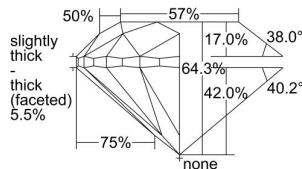

GIA®

FACSIMILE

GIA REPORT 1478753655

Verify this report at GIA.edu

GIA NATURAL DIAMOND DOSSIER®

October 09, 2023
GIA Report Number **1478753655**
Shape and Cutting Style ..... **Round Brilliant**
Measurements ..... **4.15 - 4.18 x 2.68 mm**

GRADING RESULTS

Carat Weight ..... **0.30 carat**
Color Grade ..... **G**
Clarity Grade **VS1**
Cut Grade ..... **Very Good**

ADDITIONAL GRADING INFORMATION

Polish ..... **Excellent**
Symmetry ..... **Excellent**
Fluorescence ..... **None**
Clarity Characteristics.... **Crystal, Cloud, Needle, Indented Natural**
Inscription(s): **GIA 1478753655**

PROPORTIONS

Profile to actual proportions